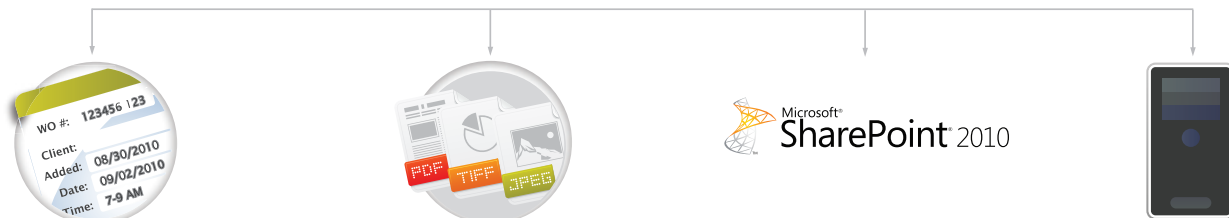

Kodak
Scan Station Pro 550

Transform your workflow
with the push of a button

A simplified solution that automates data and transactional document capture to feed your business process

Scan, automatically optimize, separate, index, validate and output—all at the push of a button

Sends documents, data, and metadata to databases, secured storage, document management systems, output and more

Kodak Scan Station Pro 550 - A simple solution

- > Automatically capture transactional documents and data, and kick off time-critical processes
- > Initiate and feed a wide array of processes - accounts payable/receivable, insurance claims, storage/receiving, shipping, estimates/offers, new patient registration, patient records/updates, and many others
- > Easily extract and migrate index data to more quickly locate, and retrieve

Legal - faster, reliable and secure archiving of, and access to, critical case-related documents

Kodak Scan Station Pro 550

Technical specifications

Connectivity	10/100 Base T
Networking	TCP/IP, DHCP or static, NT domain authentication
Interfaces	Rear panel - four USB 2.0 ports, 100 Base T Ethernet port, one custom flatbed port. Bezel - one USB 2.0 port
Dimensions	20.2 cm (8.2 in.) h x 34.9 cm (13.2 in.) w x 32.1 cm (15 in.) d
Feeder	Up to 75 sheets